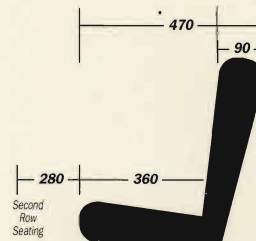

Safe, Additional Child Seating For Your Nissan X-Trail

ECO2 - 2 Seater

Brief Specifications

- Forward facing.
- Folds forward for stowage.
- Supplied in plain grey fabric only.
- Seat comes complete with inbuilt retractable lap-sash belts.
- Simply removed from vehicle.
- One inbuilt passenger side child harness provision.
- Approved to carry two children up to the approx. age of 8 years old with a maximum body weight of 26kgs each, and a seated height no greater than 700mm.

Approximate Dimensions

ECO2 **ADD2**
(no headrests)

Take2 Classic

ADD2

Brief Specifications

- Forward facing.
- Folds forward for stowage.
- Supplied in a quality 'charcoal' fabric.
- Seat comes complete with inbuilt retractable lap-sash belts.
- Simply removed from vehicle.
- One inbuilt passenger side child harness provision.
- Approved to carry two children up to the approx. age of 8 years old with a maximum body weight of 26kgs each, and a seated height no greater than 700mm.

Take2 Classic

Brief Specifications

"CLASSIC"

- Forward facing.
- Folds forward for stowage.
- Supplied in a quality 'charcoal' fabric.
- Seat comes complete with inbuilt retractable lap-sash belts.
- Front carpet mat.
- Simply removed from vehicle.
- Headrests standard.
- One inbuilt passenger side child harness provision.
- Approved to carry two children up to the approx. age of 8 years old with a maximum body weight of 26kgs each, and a seated height no greater than 700mm.

Side view.