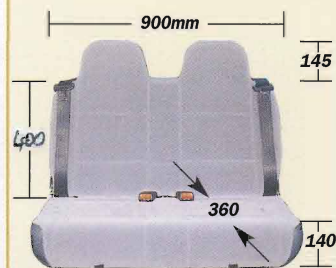

## ECO2 - 2 Seater

Eco 2 child seat in a Nissan X-Trail

### Brief Specifications

- Forward facing.
- Folds forward for stowage.
- Supplied in plain grey fabric only.
- Seat comes complete with inbuilt retractable lap-sash belts.
- Simply removed from vehicle.
- One inbuilt passenger side child harness provision.
- Approved to carry two children up to the approx. age of 8 years old with a maximum body weight of 26kgs each, and a seated height no greater than 700mm.

### Approximate Dimensions

**ECO2** **ADD2**  
(no headrests)

**Take2 Classic**

Rear view - seat folded forward.  
Folded seat takes up 300mm.

### Brief Specifications

- Forward facing.
- Folds forward for stowage.
- Supplied in a quality 'charcoal' fabric.
- Seat comes complete with inbuilt retractable lap-sash belts.
- Simply removed from vehicle.
- One inbuilt passenger side child harness provision.
- Approved to carry two children up to the approx. age of 8 years old with a maximum body weight of 26kgs each, and a seated height no greater than 700mm.