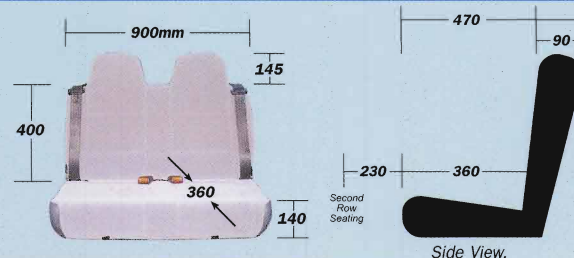

## Brief Specifications

- Forward facing.
- Folds forward for stowage.
- Supplied in plain grey fabric only.
- Comes complete with inbuilt retractable lap-sash belts.
- Simply removed from vehicle.
- Two inbuilt child harness anchor points.
- Approved to carry two children up to the approximate age of 8 years old with a maximum body weight of 26 kgs each and a seated height no greater than 700mm.

**ADD2**

Add 2 child seat in a Ford Escape

## Brief Specifications

- Forward facing.
- Folds forward for stowage.
- Supplied in a quality fabric.
- Seat comes complete with inbuilt retractable lap-sash belts.
- Simply removed from vehicle.
- Two inbuilt child harness anchor points.
- Approved to carry two children up to the approximate age of 8 years old with a maximum body weight of 26 kgs each and a seated height no greater than 700mm.

## Approximate Dimensions

**ECO2** **ADD2**  
(no headrests)

Rear view - seat folded forward.  
Folded seat takes up 300mm.